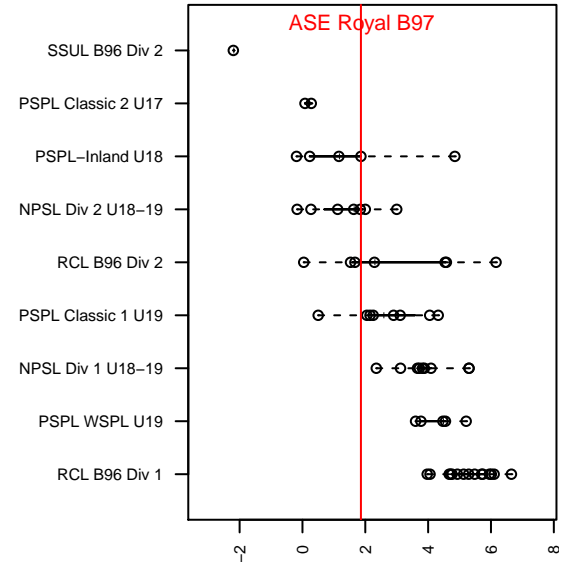

ASE Royal B97

Academy of Soccer Excellence
Pasco, WA
B97 total strength=1436
attack=10.76 defense=7.61
fall league = PSPL-Inland U18
notes= Pietrok 2015

alt names used:
ASE BHS Royal – Pietrok

Venues played:
2015 River City Cup U17-19 U19
2015 PSPL-Inland U18

**attack and defense variance (black dot)
relative to other teams
and top 10 in region**

**attack and defense rating
relative to others at age
and all opponents in last 13 months**

Performance relative to 13 month average