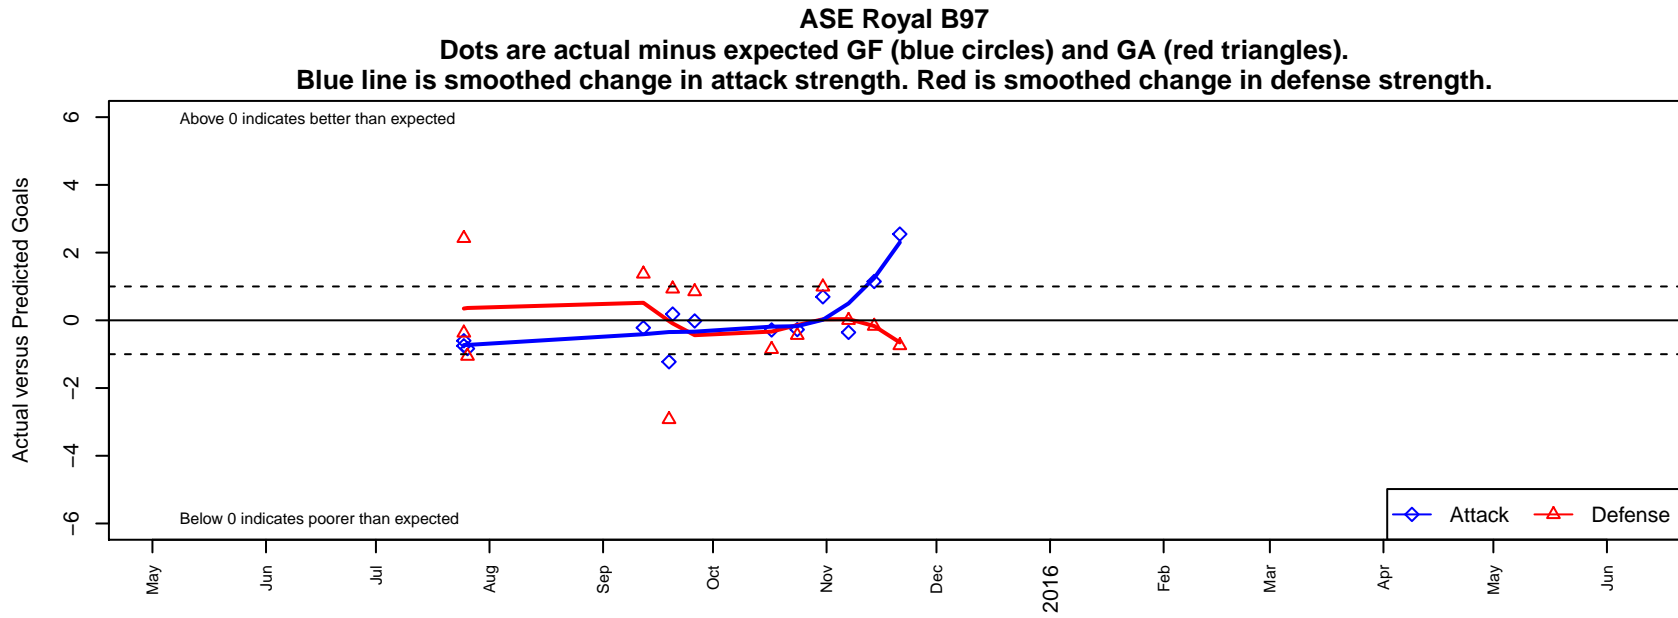

ASE Royal B97

Academy of Soccer Excellence
Pasco, WA
B97 total strength=1436
attack=10.76 defense=7.61
fall league = PSPL-Inland U18
notes= Pietrok 2015

alt names used:
ASE BHS Royal – Pietrok

Venues played:
2015 River City Cup U17-19 U19
2015 PSPL-Inland U18

**attack and defense variance (black dot)
relative to other teams
and top 10 in region**

**attack and defense rating
relative to others at age
and all opponents in last 13 months**

Performance relative to 13 month average